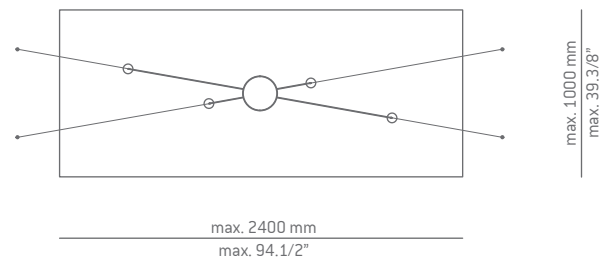

COMPASS

T-4074

compositions

Date	Type
Project	
Location	
Model #	Quantity
Specifier	

Many possible configurations with R21S.4

Code	Composition includes				
R21S.4 compass	1 single surface canopy 114074XX2 4 units of T-4074C 2 drivers 671000081 / Dimmable Triac				
	<table border="0"> <tr> <th>Temperature</th> <th>Finish</th> </tr> <tr> <td> <ul style="list-style-type: none"> ■ W (2700K / 625 lumens) ■ M (3000K / 652 lumens) </td> <td> <ul style="list-style-type: none"> ■ 26 BLK Black ■ 55 BG Beige ■ 59 TC Terracotta ■ CUSTOM </td> </tr> </table>	Temperature	Finish	<ul style="list-style-type: none"> ■ W (2700K / 625 lumens) ■ M (3000K / 652 lumens) 	<ul style="list-style-type: none"> ■ 26 BLK Black ■ 55 BG Beige ■ 59 TC Terracotta ■ CUSTOM
Temperature	Finish				
<ul style="list-style-type: none"> ■ W (2700K / 625 lumens) ■ M (3000K / 652 lumens) 	<ul style="list-style-type: none"> ■ 26 BLK Black ■ 55 BG Beige ■ 59 TC Terracotta ■ CUSTOM 				

Code	Composition shape
R21S.4 compass	<p>max. 1665 mm max. 65.1/2"</p>

Code	Composition shape
R21S.4 compass	<p>max. 860 mm max. 34"</p>