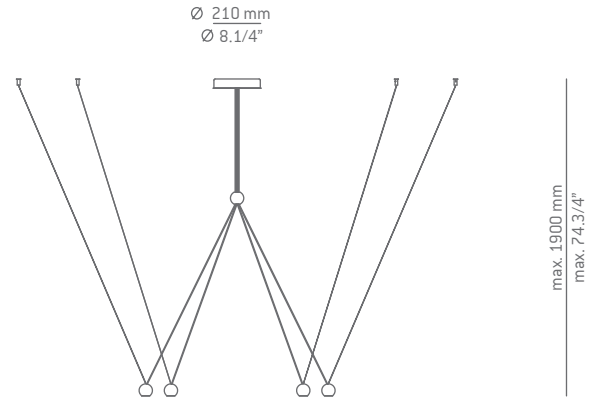

COMPASS

T-4074

compositions

Date	Type
Project	
Location	
Model #	Quantity
Specifier	

Many possible configurations with R21S.4

Code	Composition includes				
R21S.4 compass	1 single surface canopy 114074XX2 4 units of T-4074C 2 drivers 671000081 / Dimmable Triac				
	<table border="0"> <tr> <th>Temperature</th> <th>Finish</th> </tr> <tr> <td> <ul style="list-style-type: none"> ■ W (2700K / 625 lumens) ■ M (3000K / 652 lumens) </td> <td> <ul style="list-style-type: none"> ■ 26 BLK Black ■ 55 BG Beige ■ 59 TC Terracotta ■ CUSTOM </td> </tr> </table>	Temperature	Finish	<ul style="list-style-type: none"> ■ W (2700K / 625 lumens) ■ M (3000K / 652 lumens) 	<ul style="list-style-type: none"> ■ 26 BLK Black ■ 55 BG Beige ■ 59 TC Terracotta ■ CUSTOM
Temperature	Finish				
<ul style="list-style-type: none"> ■ W (2700K / 625 lumens) ■ M (3000K / 652 lumens) 	<ul style="list-style-type: none"> ■ 26 BLK Black ■ 55 BG Beige ■ 59 TC Terracotta ■ CUSTOM 				

Code	Composition shape
R21S.4 compass	<p>max. 1665 mm max. 65.1/2"</p>

Code	Composition shape
R21S.4 compass	<p>max. 860 mm max. 34"</p>